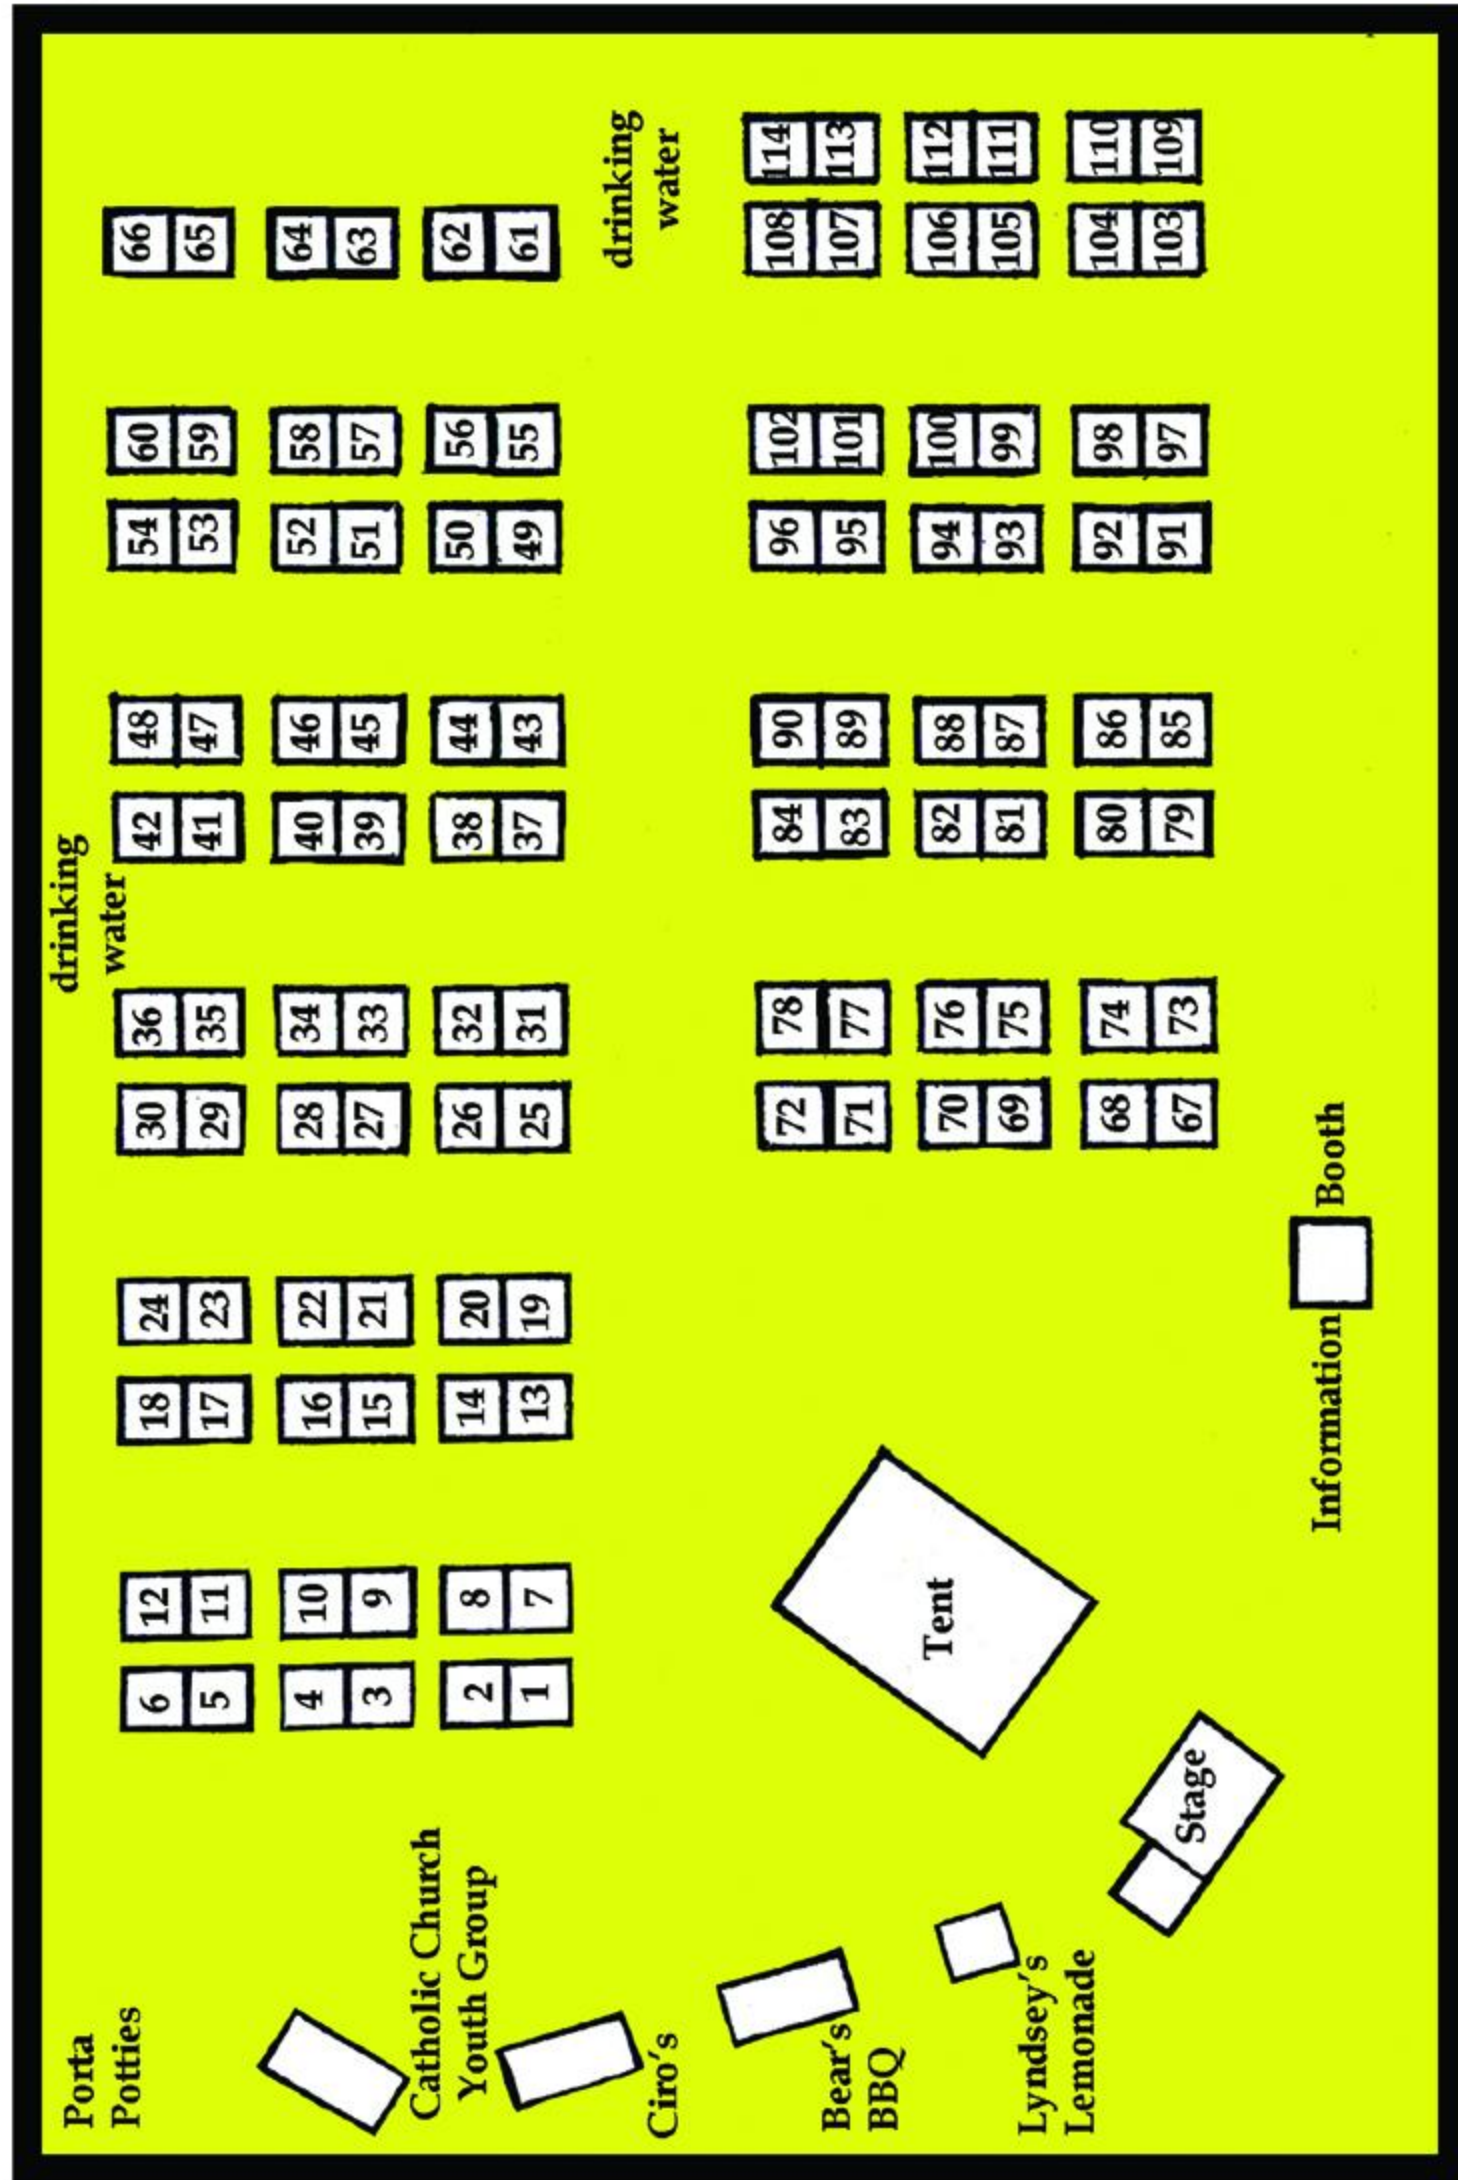

← Dumpsters

more Porta Potties by trees

Bike Path and
Sun Valley Road ↓

Our Lady of the Snows Church

STEERING COMMITTEE

Nancy Parsons Brown—On-Site Coordinator
John Caccia—Entertainment
Janet Dunbar
Varda and Jerry Goldman
Jineen Griffith—Applications
EJ Harpham—Chair
Christina Healey
Diane Heiner—Festival Hostess

**Diane James—Festival Layout, Location Liason,
Food Vendors, Assistant On-Site Coordinator**
Barbara Kline—Applications
Julie Singer—Non-profits
Dianne Taylor—Advertising, E-mail, Graphics
Barbara Yasenak—Treasurer